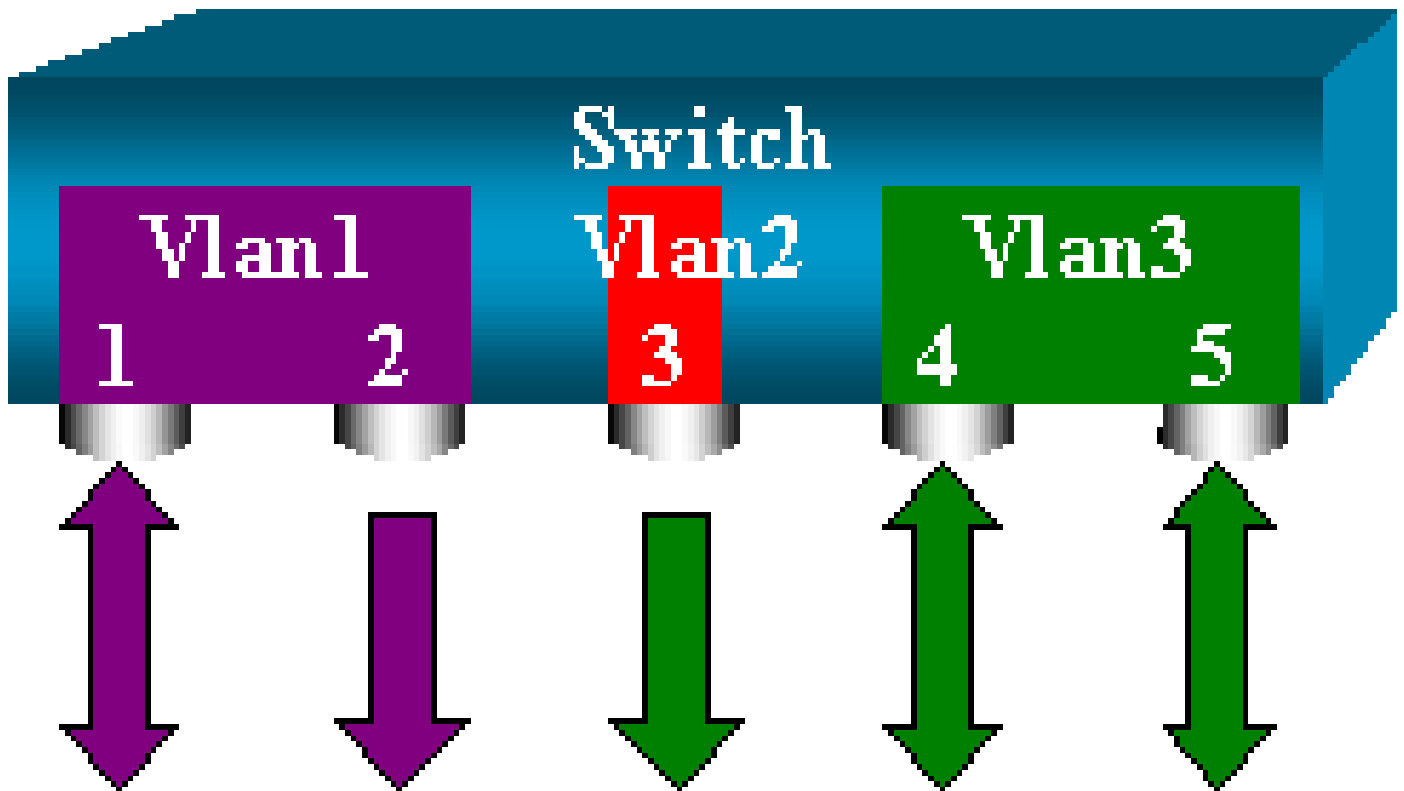

```
<#root>
```

```
switch (enable)
```

```
set span 6/1 6/2
```

```
2000 Sep 05 08:49:04 %SYS-5-SPAN_CFGSTATECHG:local span session inactive
for destination port 6/2
Destination : Port 6/2
Admin Source : Port 6/1
Oper Source : Port 6/1
Direction : transmit/receive
Incoming Packets: disabled
Learning : enabled
Multicast : enabled
Filter : -
Status : active
switch (enable) 2000 Sep 05 08:49:05 %SYS-5-SPAN_CFGSTATECHG:local span
session active for destination port 6/2
switch (enable)
```

```
set span 3 6/3 create
```

```
Destination : Port 6/3
Admin Source : VLAN 3
Oper Source : Port 6/4-5,15/1
Direction : transmit/receive
Incoming Packets: disabled
Learning : enabled
Multicast : enabled
Filter : -
Status : active
switch (enable) 2000 Sep 05 08:55:38 %SYS-5-SPAN_CFGSTATECHG:local span
```