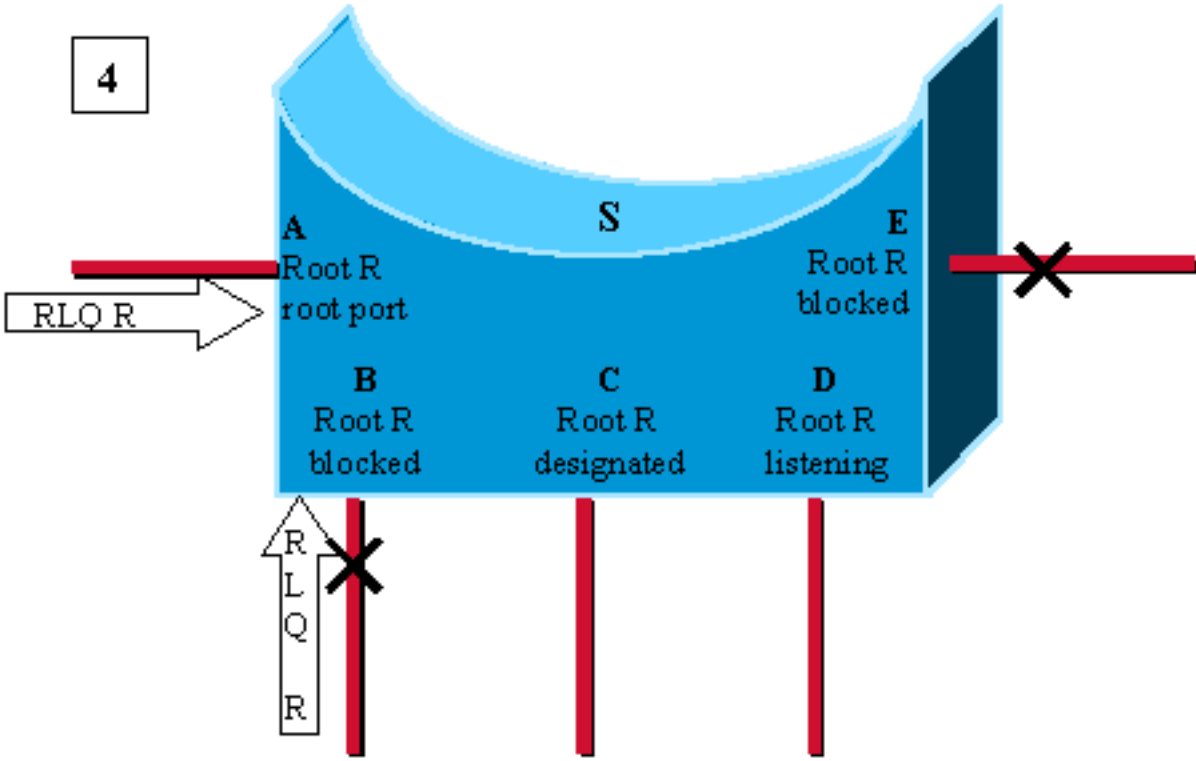

Port E receives an inferior BPDU, advertising root Z instead of root R stored on the different ports.

2

Switch S needs to recheck all its other non-designated ports. It sends out a RLQ request for root R on ports A,B and D.

3

Port D is the first to receive and RLQ response from bridge X claiming to be the root. It is a negative response: D has lost connectivity to the root R. We age out immediately the BPDU on port D and go to listening. As we don't know if we still have connectivity to the root R, we don't age out port E yet.

4

Here, A and B receive a RLQ response confirming R as being the root. As switch S still has connectivity to the root, we can age out immediately the BPDUs stored on port E.

5

Port E transitions to listening, without waiting for max_age. Usual spanning-tree rules then apply to determine whether E and D will eventually go to blocking or forwarding.