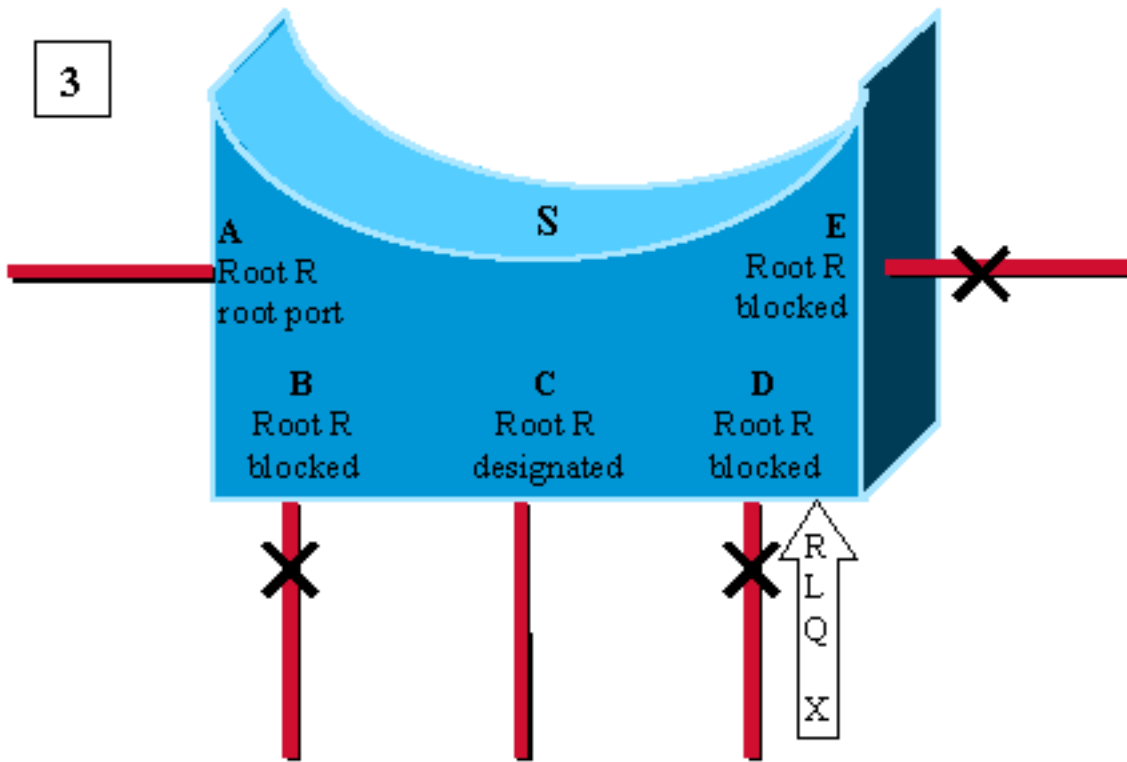

3

Port D is the first to receive and RLQ response from bridge X claiming to be the root. It is a negative response: D has lost connectivity to the root R. We age out immediately the BPDU on port D and go to listening. As we don't know if we still have connectivity to the root R, we don't age out port E yet.