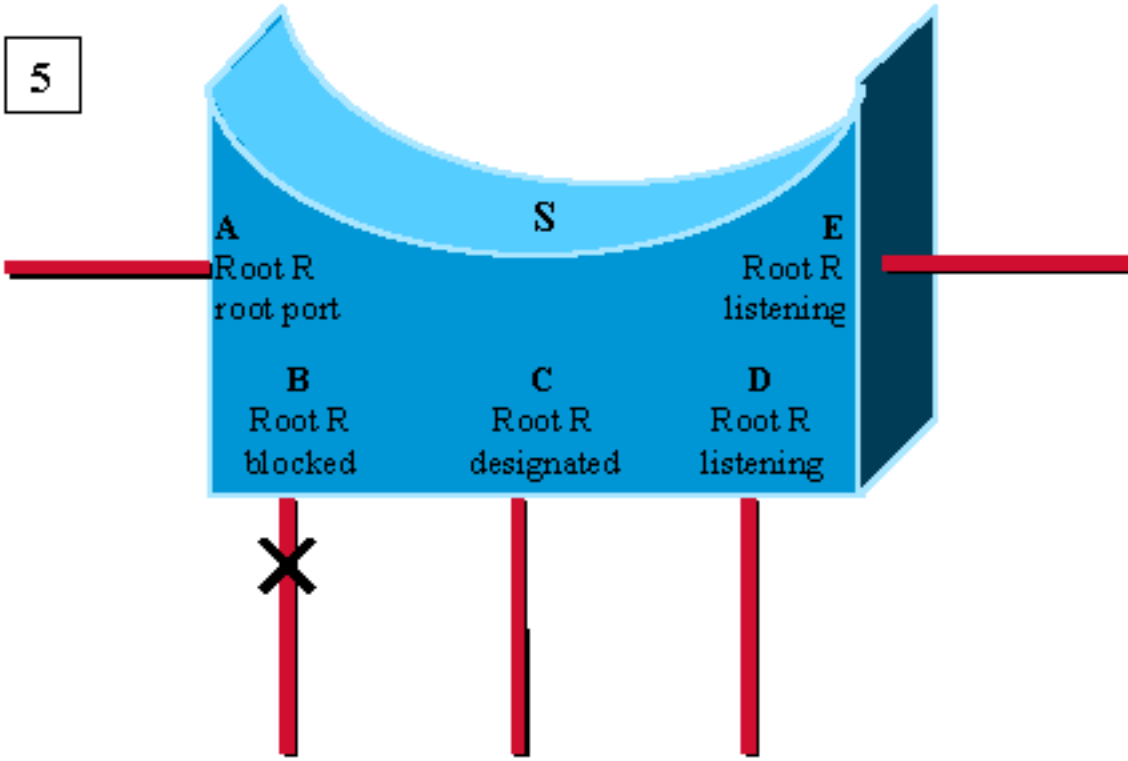

3

Port D is the first to receive and RLQ response from bridge X claiming to be the root. It is a negative response: D has lost connectivity to the root R. We age out immediately the BPDU on port D and go to listening. As we don't know if we still have connectivity to the root R, we don't age out port E yet.

4

Here, A and B receive a RLQ response confirming R as being the root. As switch S still has connectivity to the root, we can age out immediately the BPDUs stored on port E.

5

Port E transitions to listening, without waiting for max_age. Usual spanning-tree rules then apply to determine whether E and D will eventually go to blocking or forwarding.