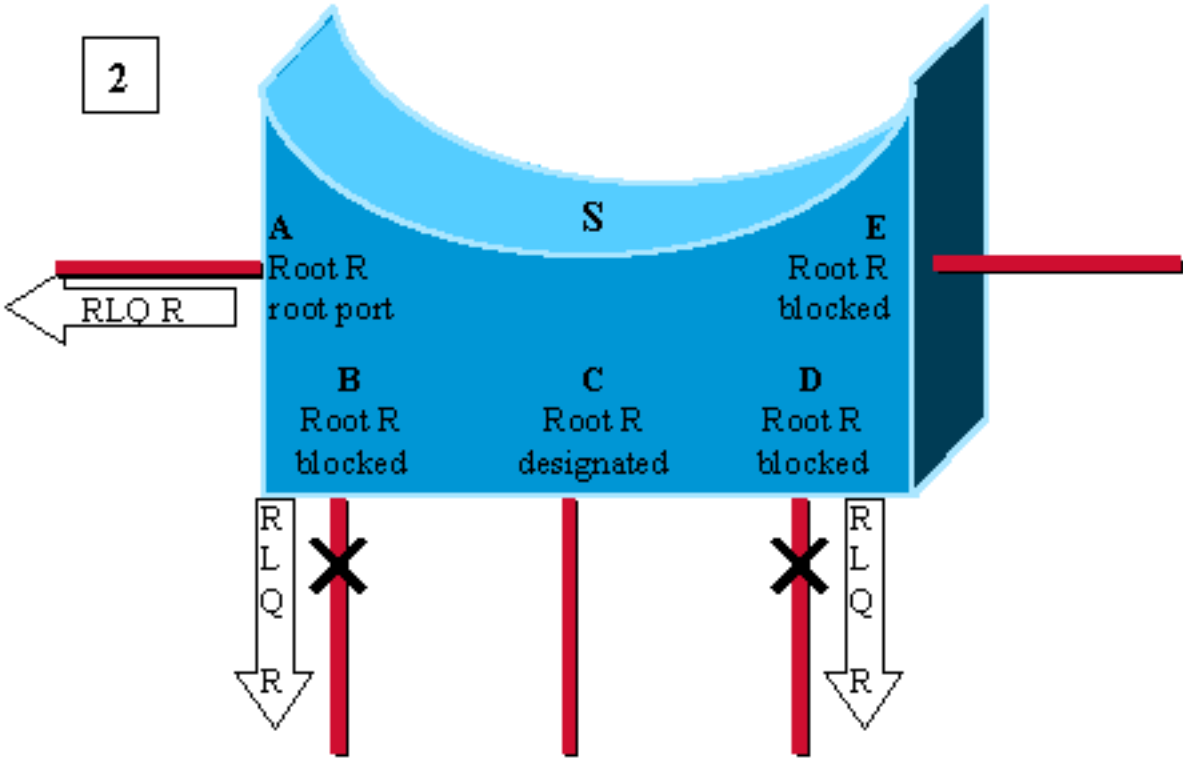

Port E receives an inferior BPDU, advertising root Z instead of root R stored on the different ports.

2

Switch S needs to recheck all its other non-designated ports. It sends out a RLQ request for root R on ports A,B and D.