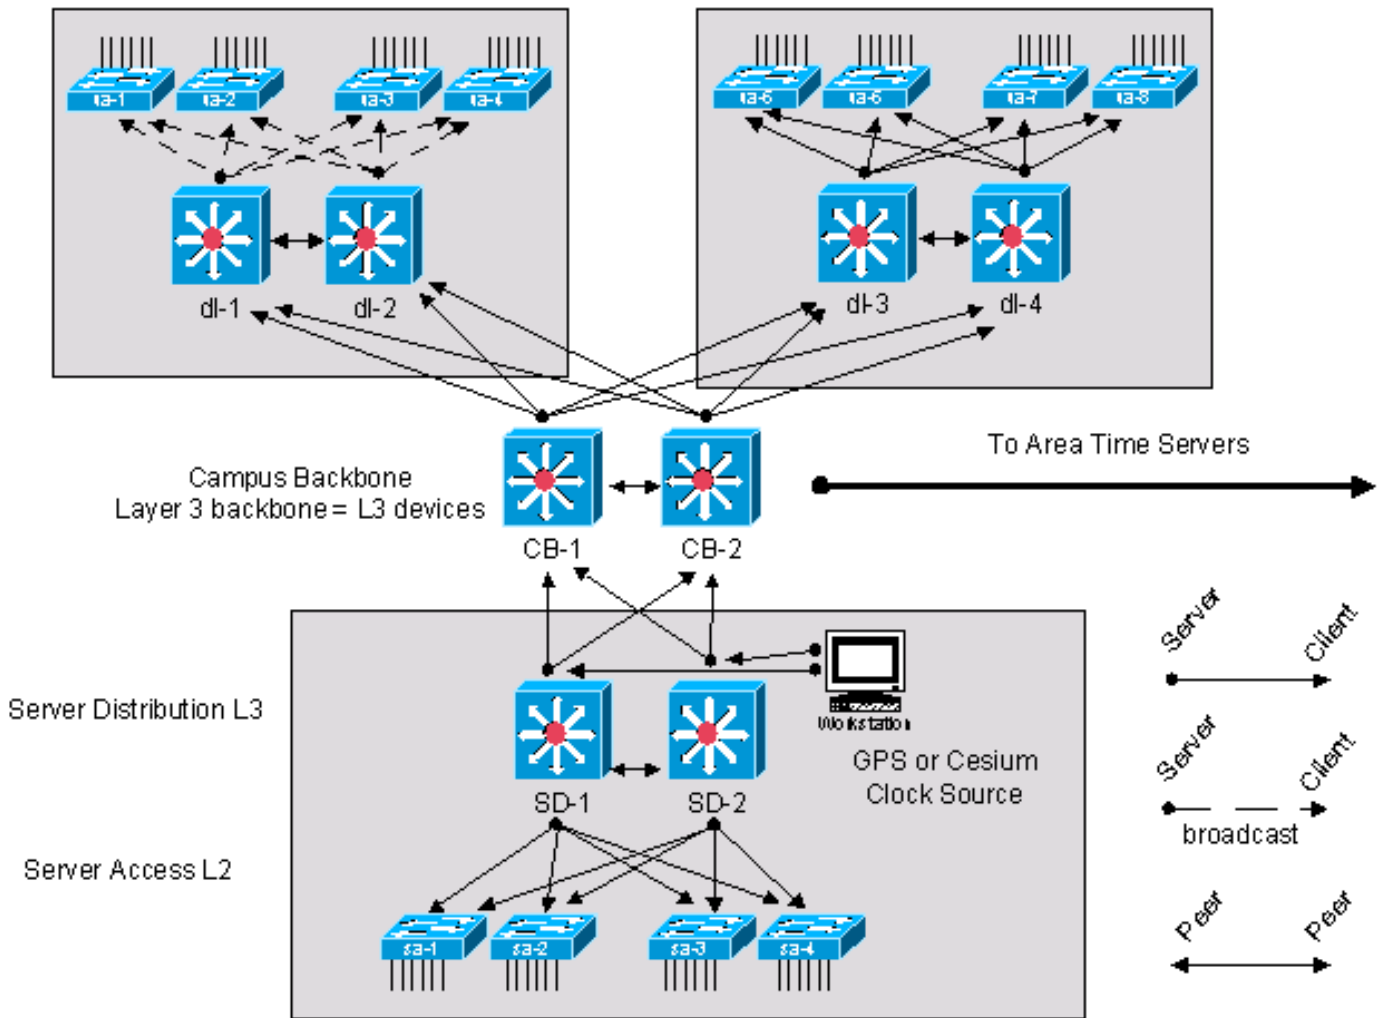

Low Stratum Campus Time Distribution Network

سلسلۃ قبطالۃ عمحمل تقوالۃ عيزوتۃ ككبش

تایلمعالۃ فیرت

اهب موقت یتالۃ تارییغتلۃ او طشنالۃ او تاءارجلالۃ نمۃ لصتمۃ لسلۃس وه تایللمعالۃ فیرت طیطختالۃ تایللمعالۃ قارم. فده قیقحتۃ وا ضرغ قیقحتۃ الۃ فدهتۃ یتالۃ چماربالۃ مسررالۃ فۃ حضورم اذه. ةؤفكو و ةلاعف ةقیرطبۃ تایللمعالۃ ارجلالۃ فدهتۃ یتالۃ، میظنتالۃ او یتالۃ طیطختالۃ.